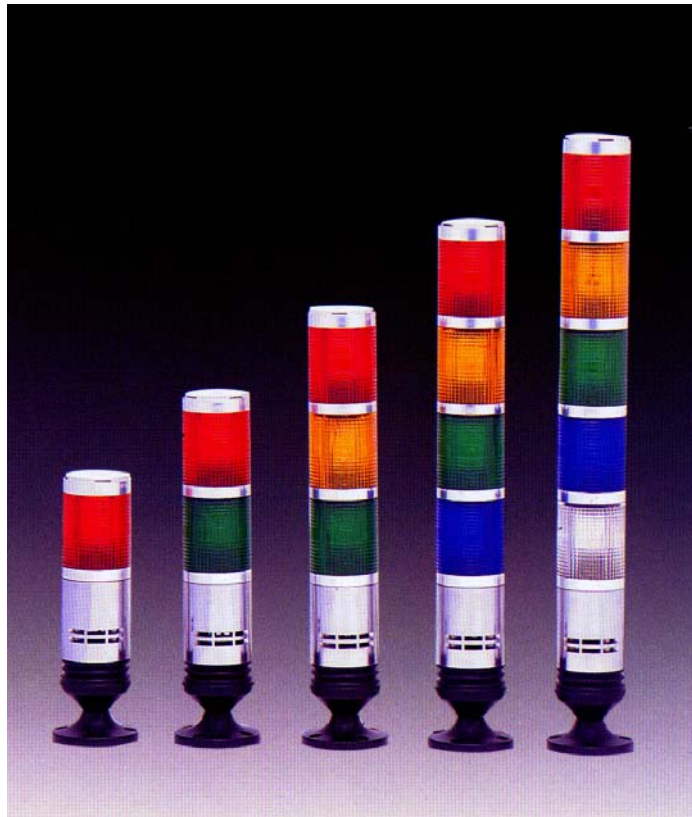

Tower Lights

Prism-cutting globe lens provides Superior light.

Pole Mount or Base Mount.

Vibration resistant.

Available Colors:

Red

Green

Yellow

Blue

White

All Options in one unit:
Steady Function!
Flicker Function!
Built-in Buzzer!

120V Ac and 24V-Ac/Dc Units.

Also available with LED lamps !

Specifications:

Lamp:

8 Watts (Incandescent)

Voltage:

AC 120V

AC 24V – DC 24V

Dimensions:

56mm Diameter

Height: (From Base)

Base Mount:

1 Lamp 215mm