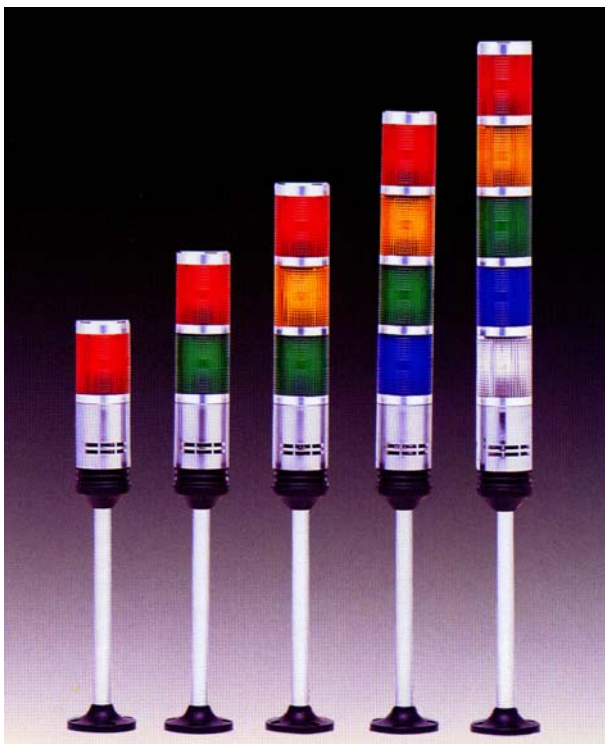

HIGH GRADE

Call us with your requirements !